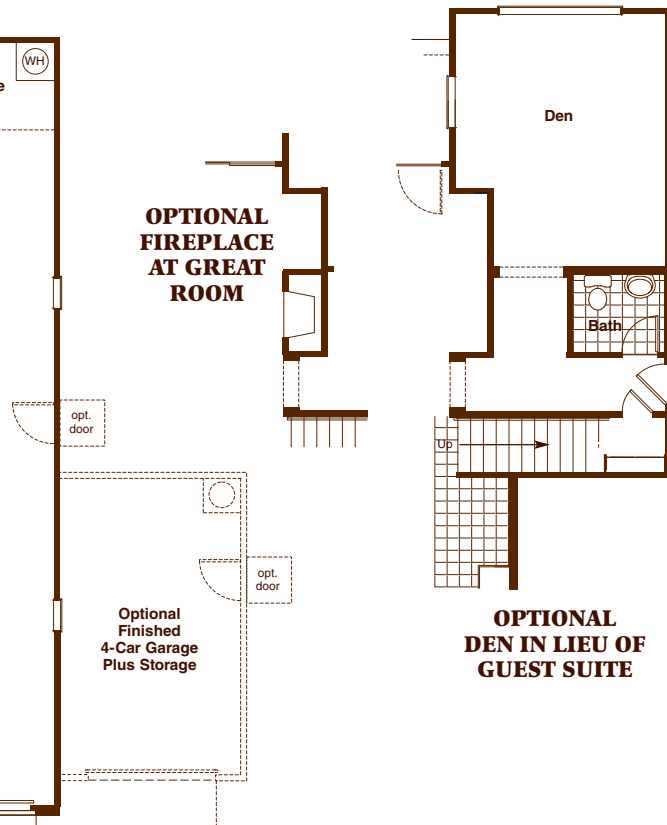

# Residence Four

**PRELIMINARY - 11/3/10**  
 Minor modifications will be forthcoming

APPROXIMATELY 2740 SQ. FT.

480-895-2800

**BLANDFORD HOMES**

HighlandRidgeCommunity.com

All room dimensions are approximate, shown to the maximum dimensions of each room, and are subject to field variation. Dimensions should not be used to calculate room square footage. Some windows and floor plans may vary with each elevation. Please consult a Sales Manager for details. NOTICE: Copyright ©2011 Blandford Homes, LLC. All rights reserved. Patent pending. The elevations and floor plans depicted herein are proprietary and the property of Blandford Homes, LLC, and are protected under Federal Law. We will aggressively enforce our Federal and proprietary rights.