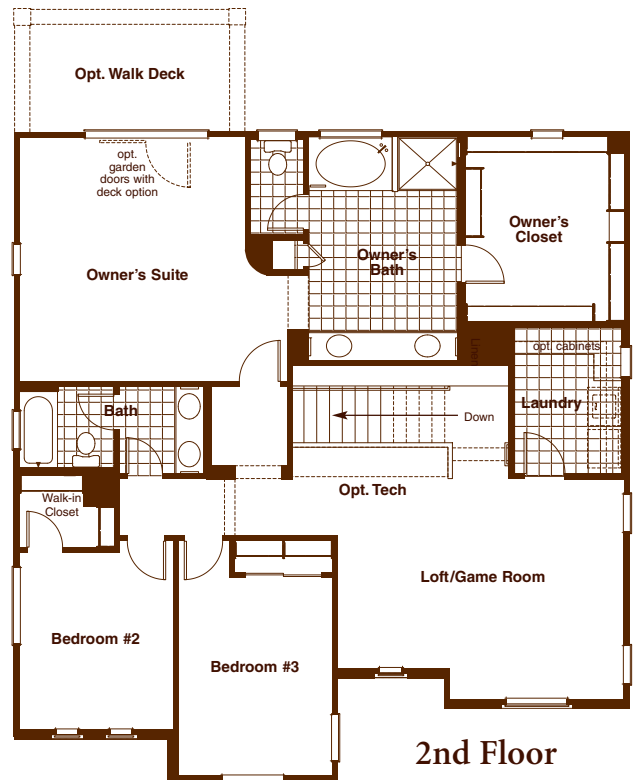

# Residence Four

**PRELIMINARY - 11/3/10**  
 Minor modifications will be forthcoming

APPROXIMATELY 2740 SQ. FT.

480-895-2800

**BLANDFORD HOMES**

HighlandRidgeCommunity.com

All room dimensions are approximate, shown to the maximum dimensions of each room, and are subject to field variation. Dimensions should not be used to calculate room square footage. Some windows and floor plans may vary with each elevation. Please consult a Sales Manager for details. NOTICE: Copyright ©2011 Blandford Homes, LLC. All rights reserved. Patent pending. The elevations and floor plans depicted herein are proprietary and the property of Blandford Homes, LLC, and are protected under Federal Law. We will aggressively enforce our Federal and proprietary rights.