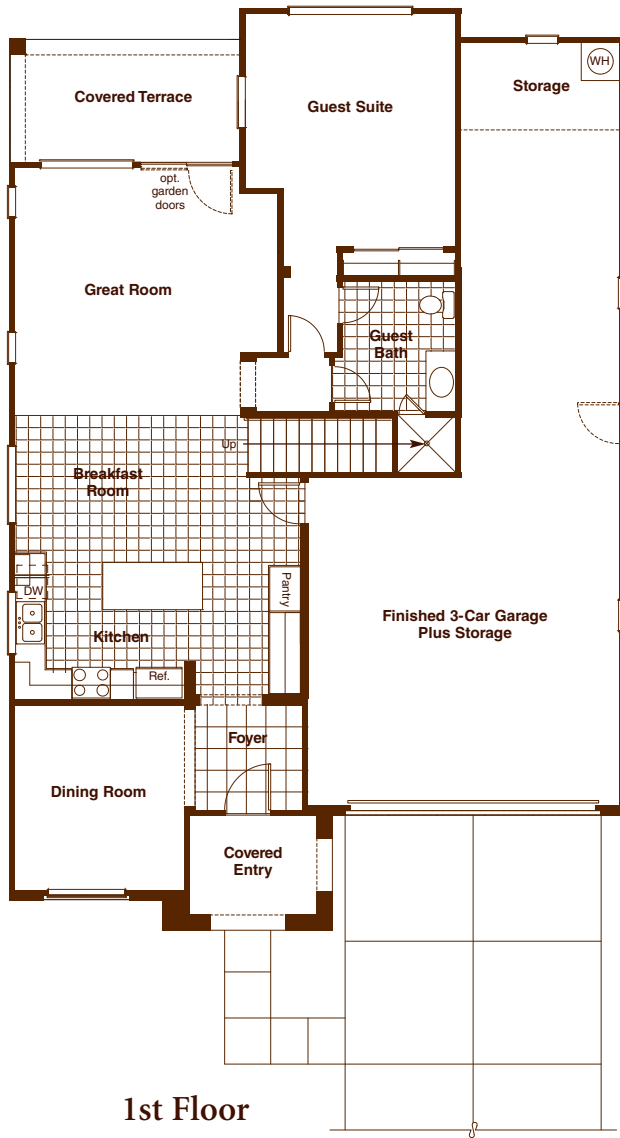

# Residence Four

**PRELIMINARY - 11/3/10**  
 Minor modifications will be forthcoming

APPROXIMATELY 2740 SQ. FT.

480-895-2800

**BLANDFORD HOMES**

HighlandRidgeCommunity.com

All room dimensions are approximate, shown to the maximum dimensions of each room, and are subject to field variation. Dimensions should not be used to calculate room square footage. Some windows and floor plans may vary with each elevation. Please consult a Sales Manager for details. NOTICE: Copyright ©2011 Blandford Homes, LLC. All rights reserved. Patent pending. The elevations and floor plans depicted herein are proprietary and the property of Blandford Homes, LLC, and are protected under Federal Law. We will aggressively enforce our Federal and proprietary rights.