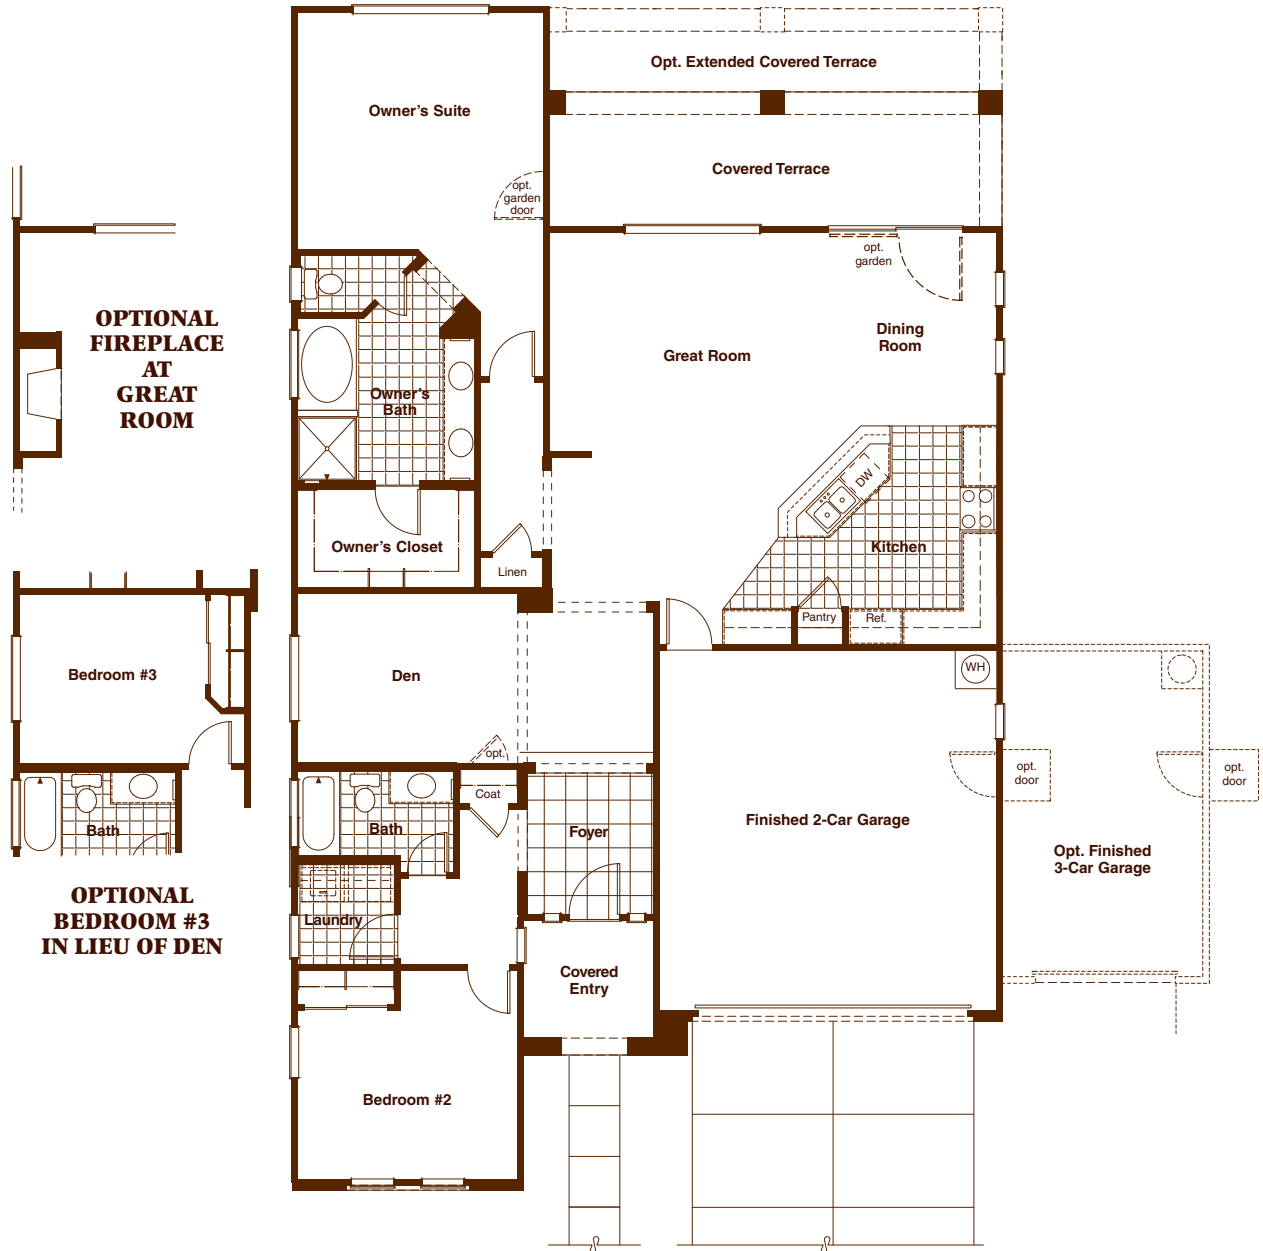

# Residence One

APPROXIMATELY 1813 SQ. FT.

**PRELIMINARY - 11/3/10**  
Minor modifications will be forthcoming

480-895-2800

**BLANDFORD  
HOMES**

HighlandRidgeCommunity.com

All room dimensions are approximate, shown to the maximum dimensions of each room, and are subject to field variation. Dimensions should not be used to calculate room square footage. Some windows and floor plans may vary with each elevation. Please consult a Sales Manager for details. NOTICE: Copyright ©2011 Blandford Homes, LLC. All rights reserved. Patent pending. The elevations and floor plans depicted herein are proprietary and the property of Blandford Homes, LLC, and are protected under Federal Law. We will aggressively enforce our Federal and proprietary rights.